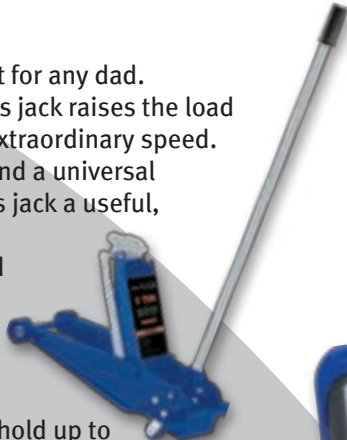

Shopping for shop tools? Look no further.

Two Ton Floor Jack

Professional performance fit for any dad. The innovative fast lift of this jack raises the load to the desired height with extraordinary speed. Heavy gauge construction and a universal joint release valve make this jack a useful, dependable, safe tool. 3-3/4" minimum height and 20" maximum lift height.

YA642C ~~$325.00~~ **$292.50**