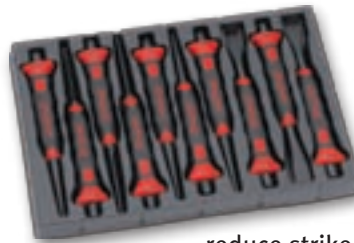

Give dad something he'll rave about: Ratchets!

DUAL-80™ TECHNOLOGY

- **More torque:** Ultimate torque reaches 300 ft. lbs. (3/8" drive).
- **More tooth engagement:** Seven teeth in contact with the gear ensure a smoother, more powerful turning force.
- **More clearance:** Up to 25% less ratchet arc helps you turn fasteners in the tight spaces your old ratchets couldn't handle. Plus, Snap-on's ratchets and sockets have one of the lowest heights on the market to squeeze into the smallest spots.

Soft Grip Punch Set

The ergonomic soft grip handles of these punches and chisels provide a powerful grip, protect against cold and reduce strike vibration. The 10-piece set includes a center punch, three flat chisels, and six other punches in an organized storage tray.
PCCSG710 ~~$184.00~~ **$165.60**